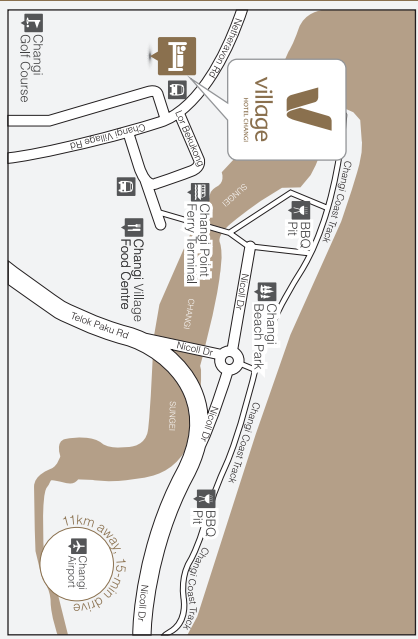

village

HOTEL KATONG

Live like a Local

Village Hotel Changi

1 Netheravon Road Singapore 508502

Tel: +65 6379 7111 | info.vhc@fareast.com.sg | www.VillageHotels.asia/Changi

DIRECTORY

Front Desk	Level 1
Creek Pool	Level 1
Saltwater	Level 1
Gymnasium	Level 5
Club Lounge	Level 6
Infinity Pool	Level 8

WANNA LIVE LIKE A LOCAL?

Scan here for a copy of your Village
passport – you can Eat, Play &
Explore Singapore like a Local