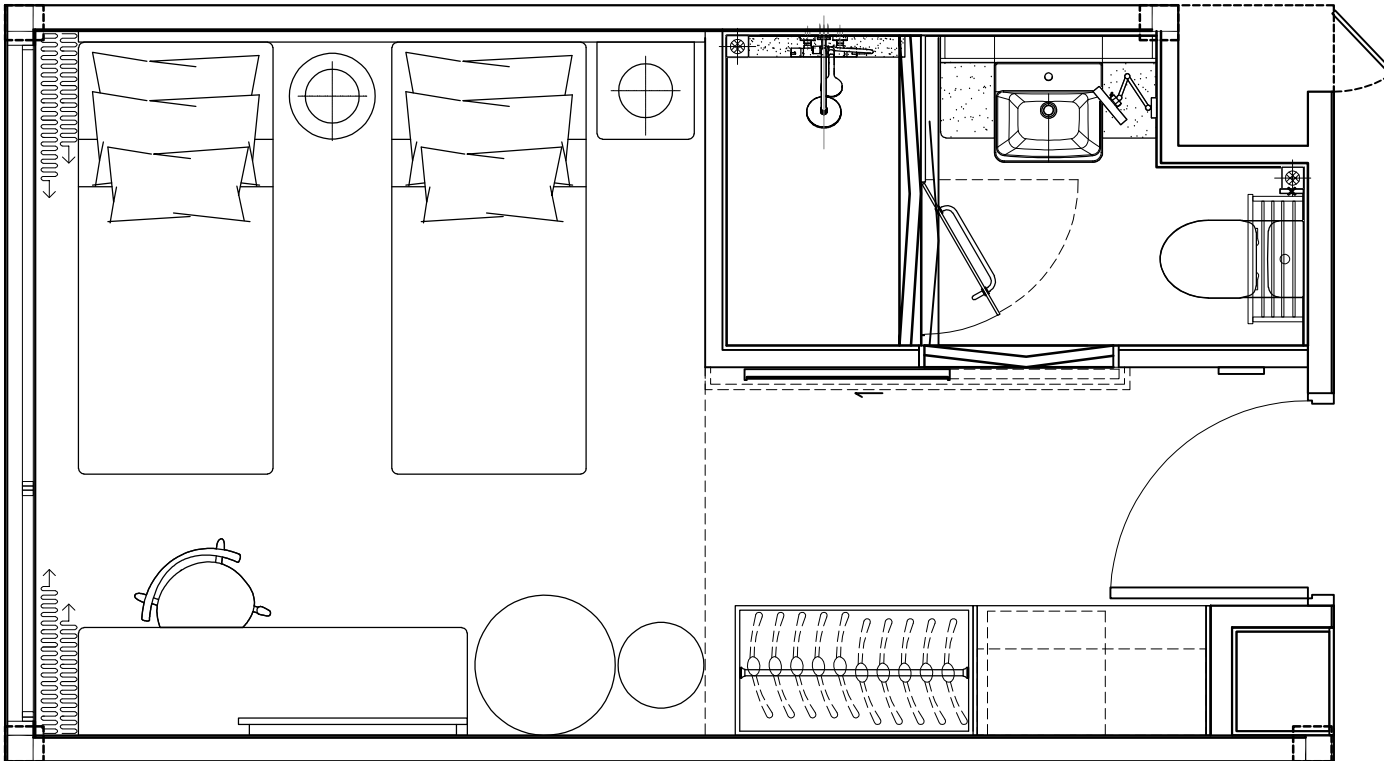

STUDIO – KING SIZE (HOLLYWOOD JOINED TOGETHER)
20 SQM

STUDIO — HOLLYWOOD TWIN

20 SQM

STUDIO – HANDICAPPED ROOM
(1 SINGLE BED & 1 MURPHY BED)

23.5 SQM