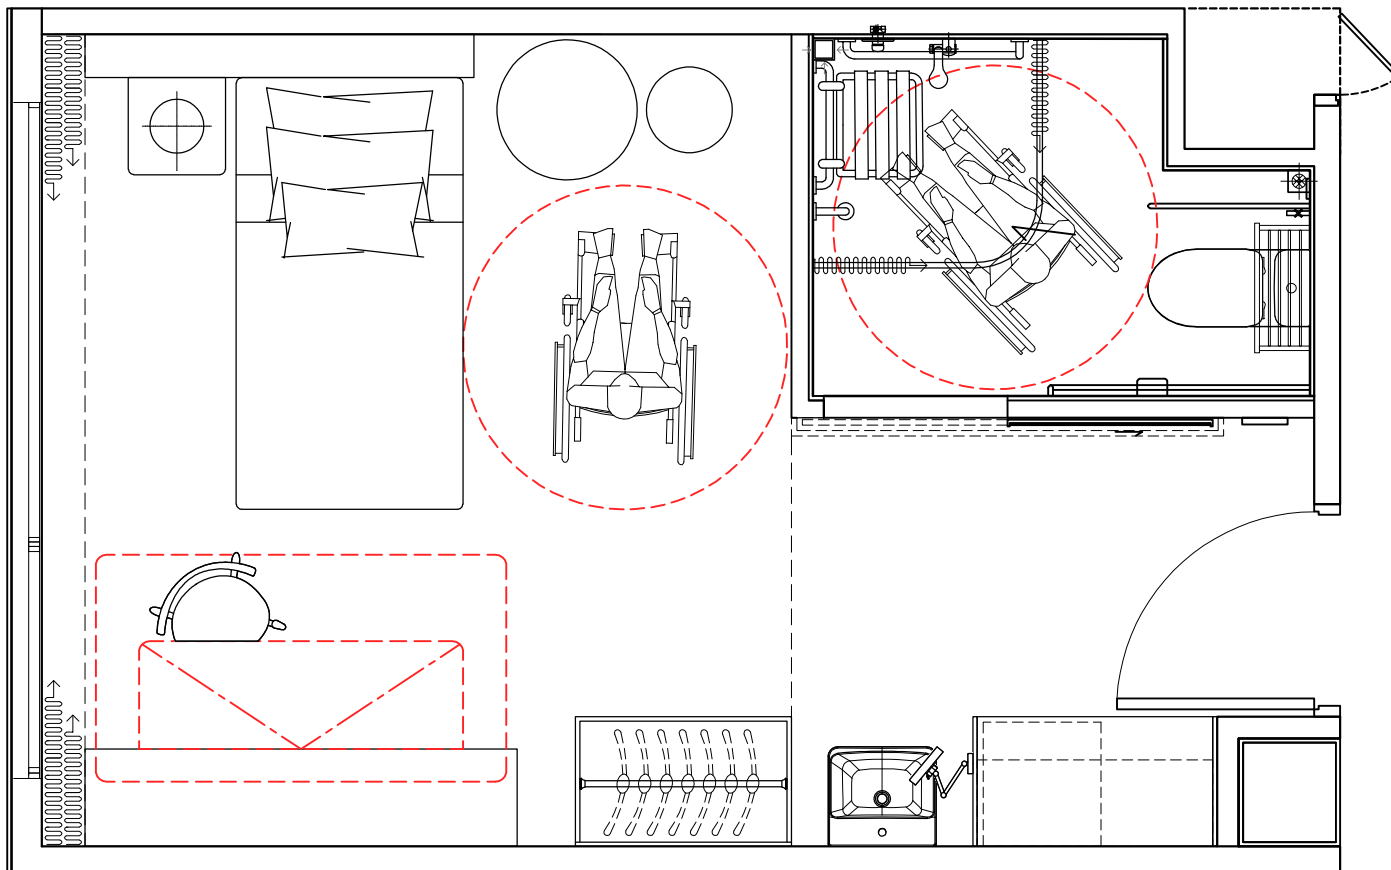

STUDIO – KING SIZE (HOLLYWOOD JOINED TOGETHER)
20 SQM

STUDIO — HOLLYWOOD TWIN

20 SQM

STUDIO – HANDICAPPED ROOM
(1 SINGLE BED & 1 MURPHY BED)

23.5 SQM